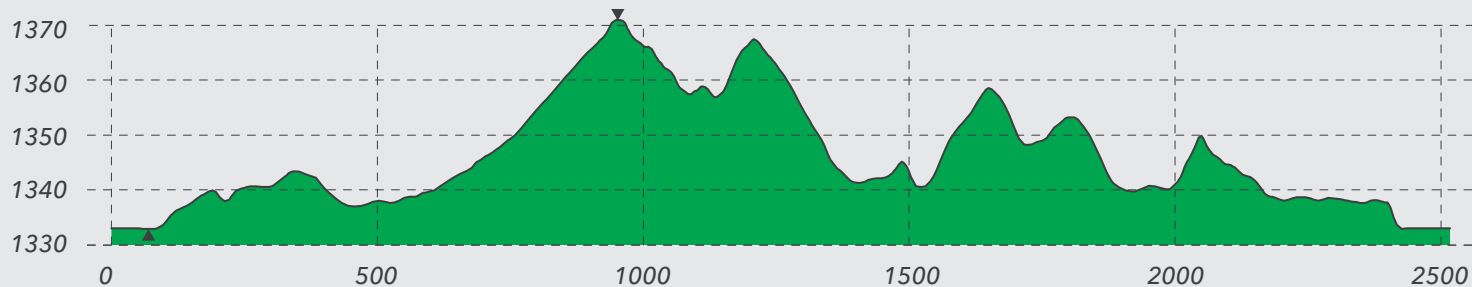

IBU JUNIOR CUP BIATHLON 2023/2024

POKLJUKA

6-10 DEC 2023

TECHNICAL VENUE MAP

INDIVIDUAL JUNIOR WOMEN 12,5 KM

SPRINT JUNIOR WOMEN 7,5 KM

First loop	2508 m
Middle Loop	2510 m
Finish Loop	2444 m
Highest point	1371 m
Lowest point	1333 m
Maximum Climb	33 m
Total Climb (loop)	99 m