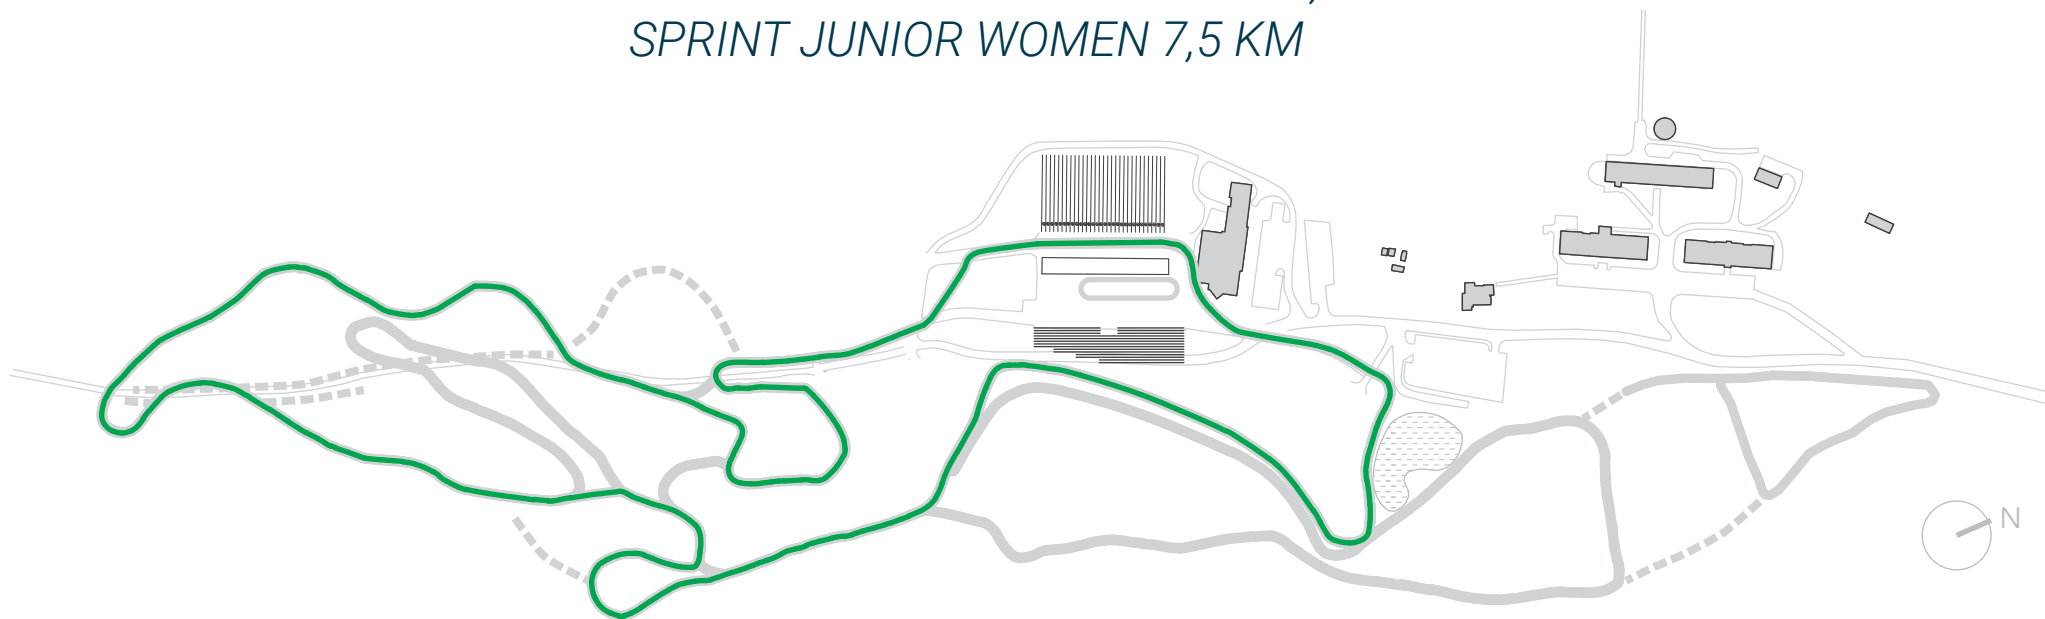

IBU JUNIOR CUP BIATHLON 2023/2024

POKLJUKA

6-10 DEC 2023

TECHNICAL VENUE MAP

INDIVIDUAL JUNIOR WOMEN 12,5 KM

SPRINT JUNIOR WOMEN 7,5 KM

First loop	2508 m
Middle Loop	2510 m
Finish Loop	2444 m
Highest point	1371 m
Lowest point	1333 m
Maximum Climb	33 m
Total Climb (loop)	99 m