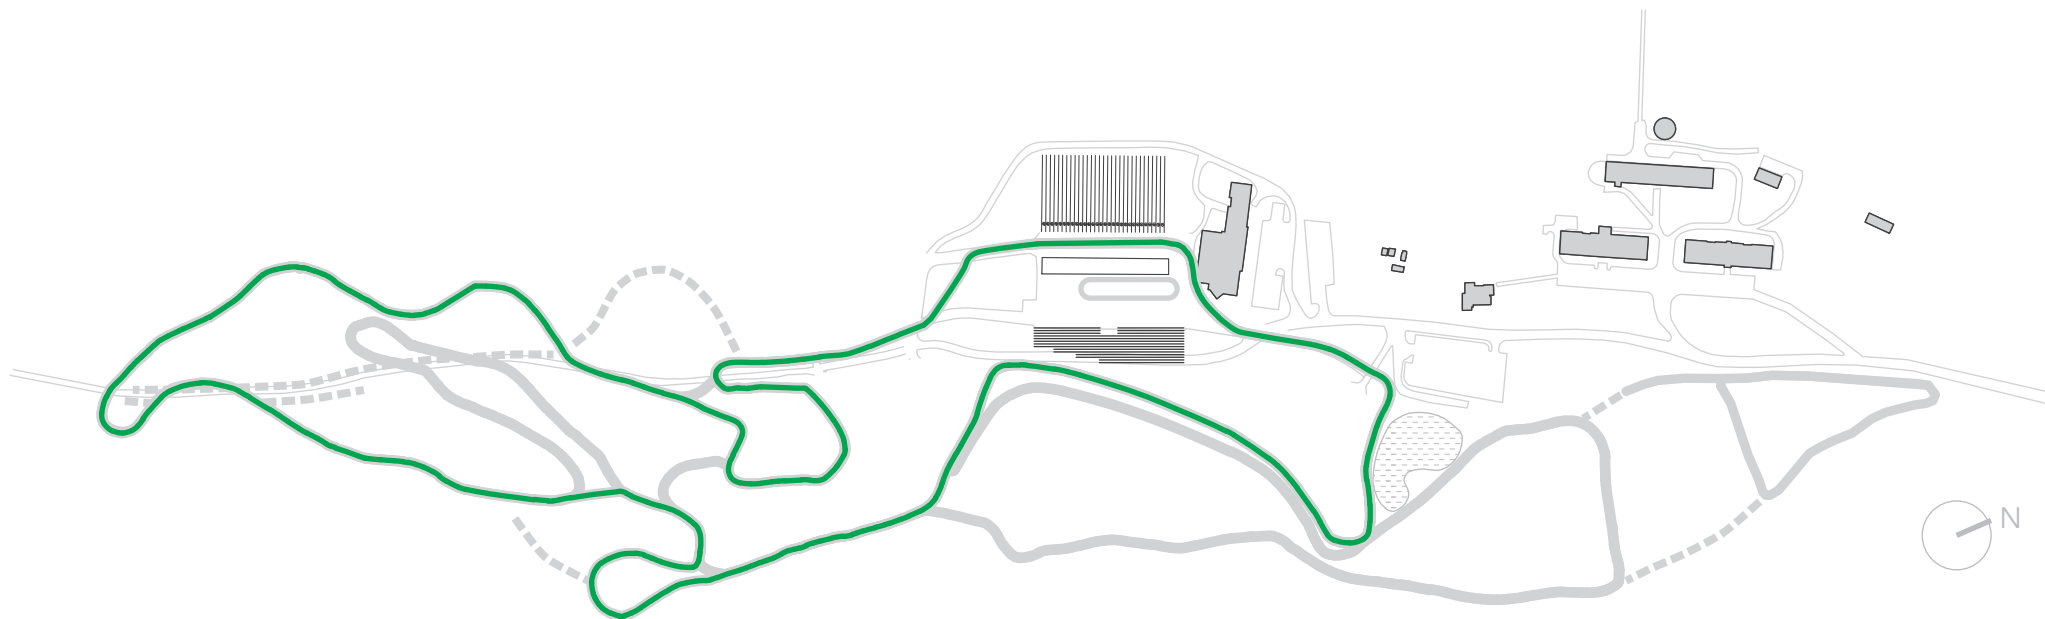

IBU JUNIOR CUP BIATHLON 2023/2024

POKLJUKA

6-10 DEC 2023

TECHNICAL VENUE MAP SPRINT JUNIOR MEN 10 KM

START - 2 X 2,5 KM - PRONE SHOOTING - 2,5 KM - STANDING SHOOTING - 2,5 KM - FINISH

First loop	2508 m
Middle Loop	2510 m
Finish Loop	2444 m
Highest point	1371 m
Lowest point	1333 m
Maximum Climb	33 m
Total Climb (loop)	99 m