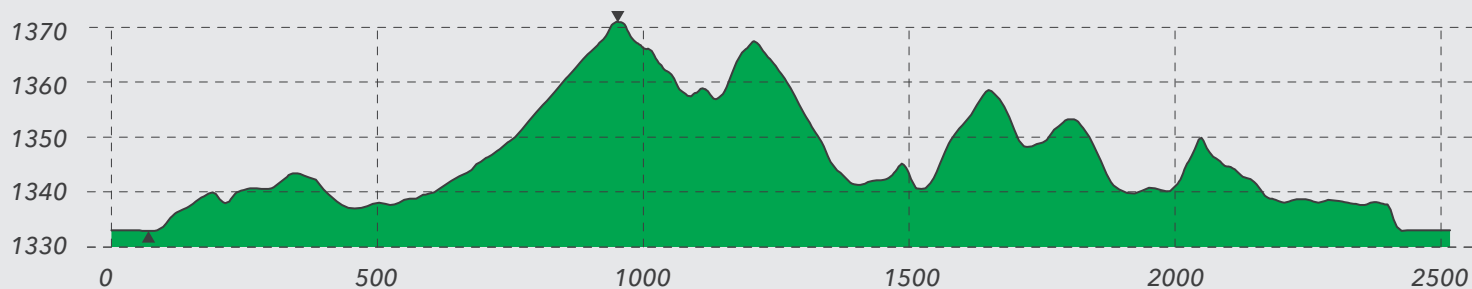

IBU JUNIOR CUP BIATHLON 2023/2024

POKLJUKA

6-10 DEC 2023

TECHNICAL VENUE MAP SPRINT JUNIOR MEN 10 KM

START - 2 X 2,5 KM - PRONE SHOOTING - 2,5 KM - STANDING SHOOTING - 2,5 KM - FINISH

First loop	2508 m
Middle Loop	2510 m
Finish Loop	2444 m
Highest point	1371 m
Lowest point	1333 m
Maximum Climb	33 m
Total Climb (loop)	99 m